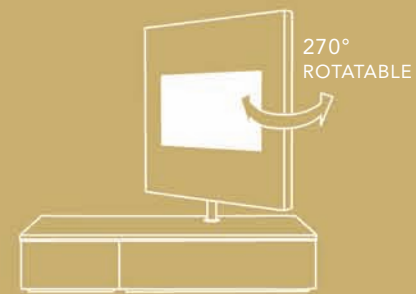

MIRROR IMAGE®

THE ULTIMATE REFLECTION OF YOUR GOOD TASTE

ad notam®

ULTIMATE ROTATION™ LINE

MIRROR IMAGE®

THE ULTIMATE REFLECTION OF YOUR GOOD TASTE

Introduce a new dimension to your TV experience with the largest rotatable Mirror TV world-wide.

The **ULTIMATE ROTATION™ LINE** invites you to get your latest news and entertainment in the most dramatic, elegant, and now comfortable way. Feel comfortable wherever you are – just direct this versatile complete TV system your way – and prepare to be amazed.

Front and back, the **ULTIMATE ROTATION™ LINE** is an elegant complete TV system with harmonious balance of beauty and technology. The ultimate 270 degrees rotation, the slick mirrored surfaces of the front and back panels, and the **ad notam®** LCD Active Matrix, are all combined to offer you the best picture quality from any angle in your space in the most stylish way possible. Whether you choose **MAGIC MIRROR®**, black, or white glass, the **ULTIMATE ROTATION™ LINE** is sure to turn heads, as well as itself.

The **ULTIMATE ROTATION™ LINE** also offers a perfect fusion of high-end TV technology and functional furniture design. Whether it is DVD, Cable, or Satellite, this perfect entertainment unit will easily connect to the source and display it picture perfect – all with no visible cables or devices, and even your accessories can be stored in the chic base unit. The stylish wood and chrome base unit, which mesmerizingly balances the mirror TV panel, is offered in a variety of finishes and sizes – tailored to your needs.