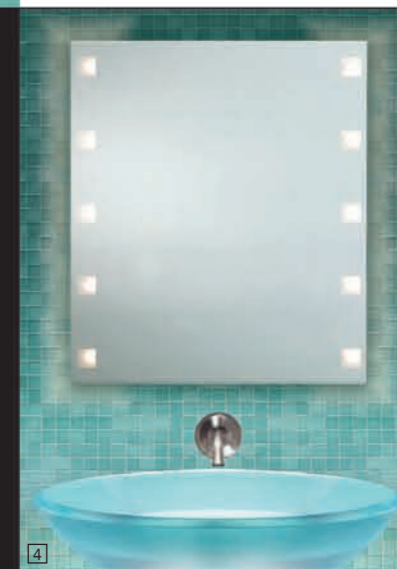

4

NEW FEATURE

Now you can get your BATHROOM MIRROR TV™ completely wire-free with **ad notam**®'s WIRELESS BATHROOM MIRROR TV™ - all you need is a power outlet behind your mirror. Just place the transmitter where your existing inputs are, and enjoy your favorite source of entertainment, wirelessly transmitted up to 300 feet through walls, ceilings, and furniture, directly into your bathroom space.