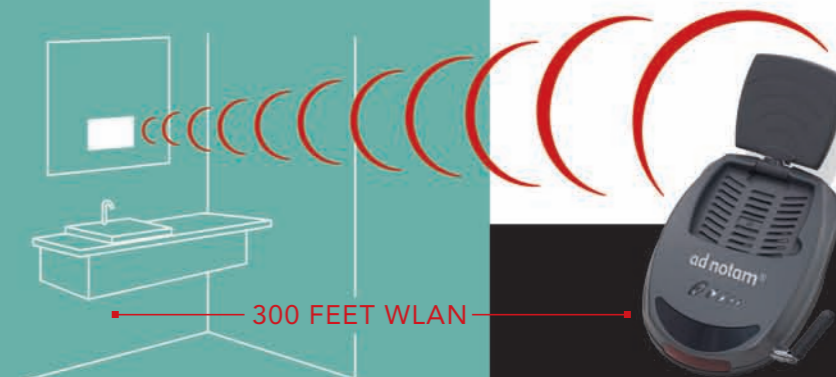

The BATHROOM MIRROR TV™ line is custom engineered for the harsh bathroom environment. It is protected against humidity by a special casing, and is explicitly rated for operation in the bathroom (IP X2 and IP X4 ratings).

SATIN LIGHT (Crystal Mirror) 2 Superior picture quality coupled with background lights for a contemporary bathroom look.

3

PURE MAGIC (MAGIC MIRROR®) 3 Cool and impressive, MIRROR IMAGE® completely disappears behind the MAGIC MIRROR® when turned off.

Now you can get your BATHROOM MIRROR TV™ completely wire-free with **ad notam**®'s WIRELESS BATHROOM MIRROR TV™ - all you need is a power outlet behind your mirror. Just place the transmitter where your existing inputs are, and enjoy your favorite source of entertainment, wirelessly transmitted up to 300 feet through walls, ceilings, and furniture, directly into your bathroom space.