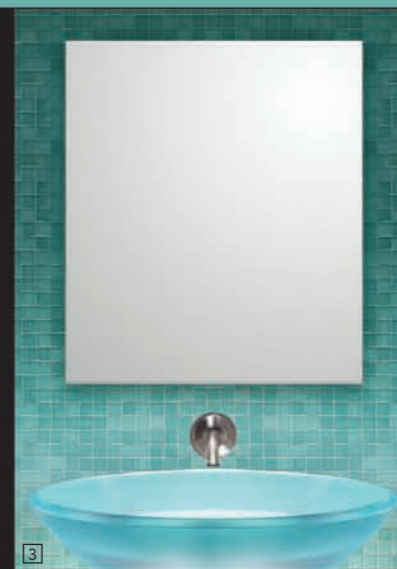

MIRROR IMAGE®

THE ULTIMATE REFLECTION OF YOUR GOOD TASTE

ad notam®

BATHROOM MIRROR TV™ LINE

MIRROR IMAGE®

THE ULTIMATE REFLECTION OF YOUR GOOD TASTE

1

The BATHROOM MIRROR TV™ line redefines the wall-mounted bathroom mirror. It offers a complete solution for your bathroom mirror, with a fully integrated TV, and a speaker.

The BATHROOM MIRROR TV™ line is custom engineered for the harsh bathroom environment. It is protected against humidity by a special casing, and is explicitly rated for operation in the bathroom (IP X2 and IP X4 ratings).

The BATHROOM MIRROR TV™ line is available in several mirror dimensions, and with few options of TV sizes to choose from. Customized mirror designs are also available for large orders.

2

PURE ELEGANCE (Crystal Mirror) 1 Superior picture quality delivered through design purity.

SATIN LIGHT (Crystal Mirror) 2 Superior picture quality coupled with background lights for a contemporary bathroom look.

3

PURE MAGIC (MAGIC MIRROR®) 3 Cool and impressive, MIRROR IMAGE® completely disappears behind the MAGIC MIRROR® when turned off.